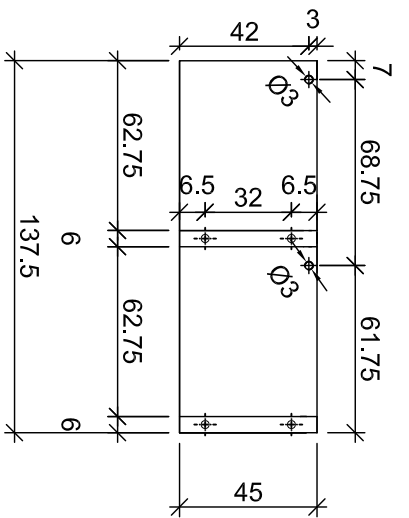

sectional drawing B-B M1:1

Material: - Birch
 MDF 4mm with birch veneer

Surface: - upside 2 x DD - varnished, matt
 underside 1 x DD - varnished, matt

all sharp edges removed