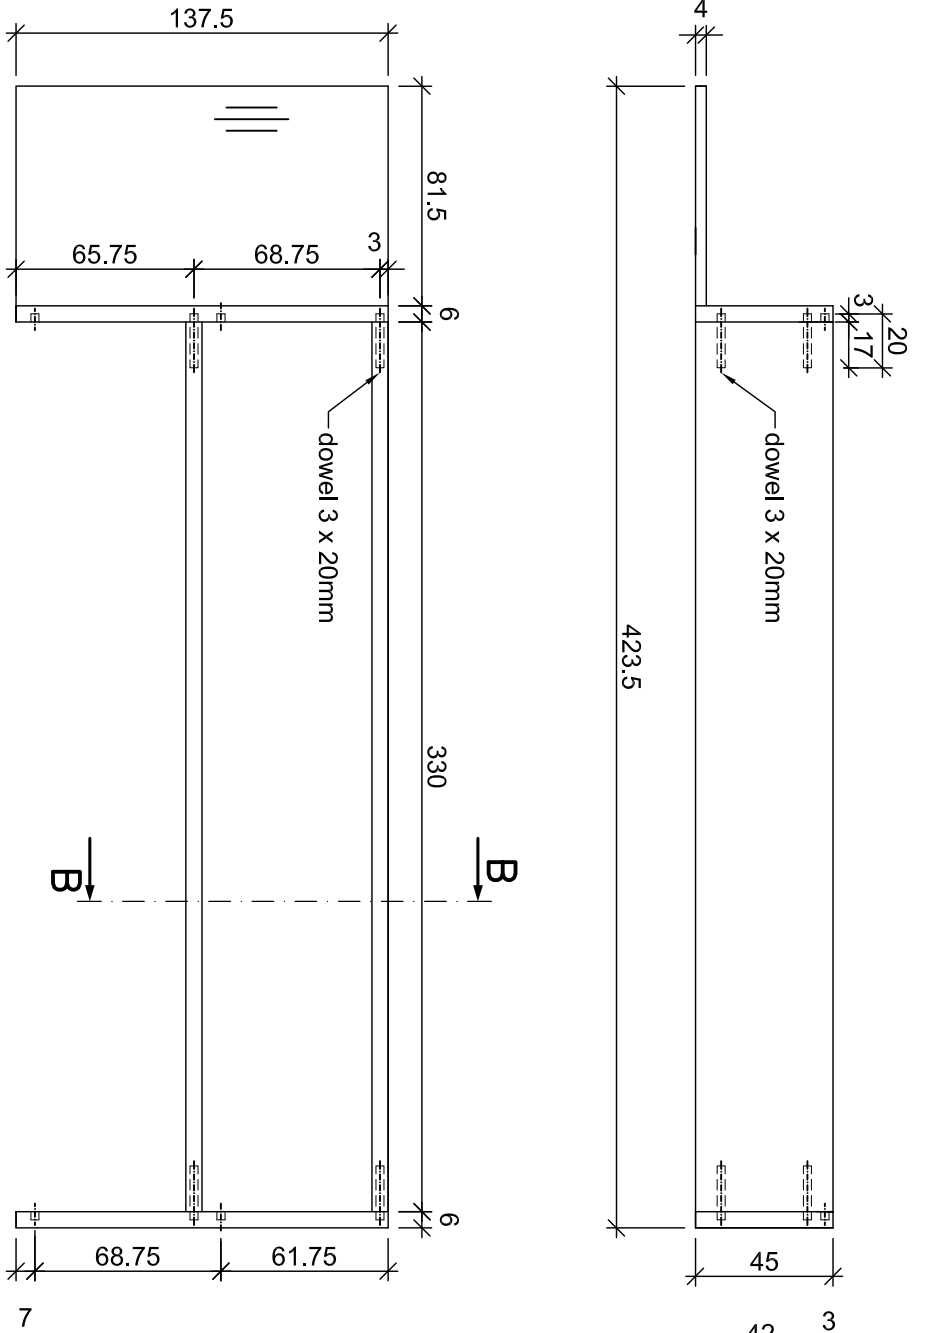

sectional drawing B-B M1:1

Material: - Birch
 MDF 4mm with birch veneer

Surface: - upside 2 x DD - varnished, matt
 underside 1 x DD - varnished, matt

all sharp edges removed